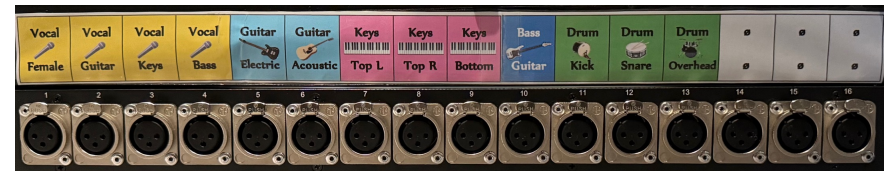

STAGE PLOT

Bass amp has both 1/4" and XLR line out

BASS & VOX

DRUMS

Southpaw uses in-ear monitors and provides a snake-splitter so all signals can feed our IEM system and the FOH independently.

LEAD VOX

GUITAR & VOX

KEYBOARDS & VOX

Our lead singer loves to move around when she sings; a mic that is hand-held and stand-mountable is best